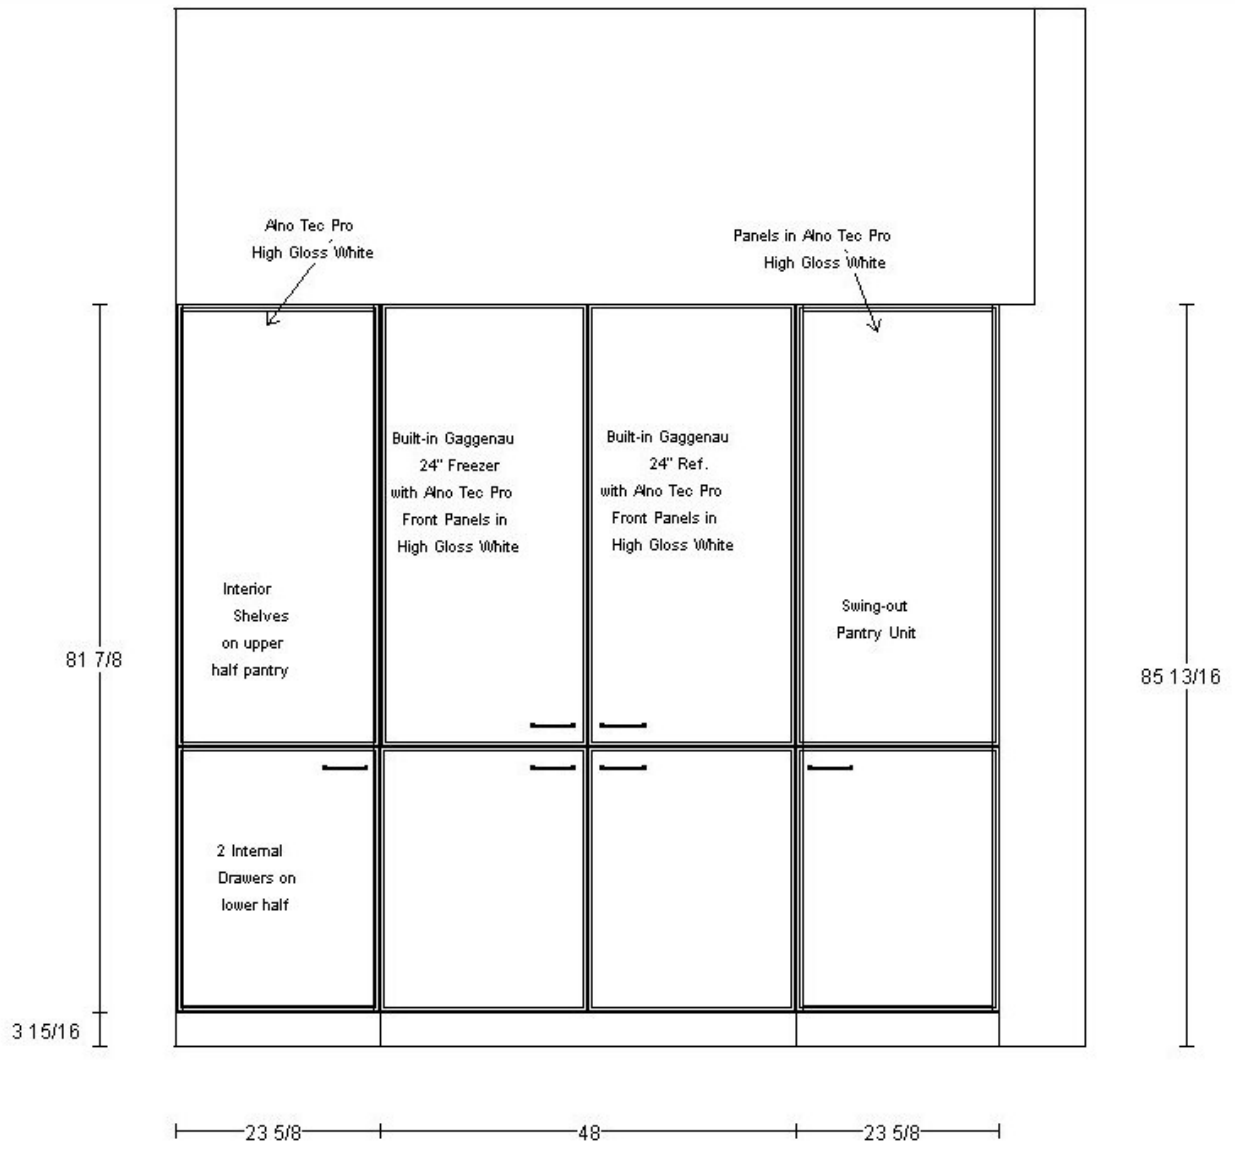

Appliances:

Appliance	Description
KM5773	Miele Induction Cooktop
H4082BM + EBA5476	Miele 60 cm Speed Oven with a 30" Trim Kit
H4881B	Miele 30" Single Oven
ESW4821	Miele 30" Convection Warming Drawer
G2472SCVi	Miele Optima Fully Integrated Dishwasher
RC-462-700+ RA-460-000	Gaggenau 24" Fully Integrated Refrigerator Column with Custom Panel + Trim connection
RF-461-700	Gaggenau 24" Fully Integrated Freezer Column with Custom Panel and Integrated Ice Maker
WU-4000	Liebherr 24" Under Counter Built - In Wine Cooler with Dual Temperature Zone

Please contact Alno San Francisco for prices and additional details.

Elevation C

Elevation E

Elevation D