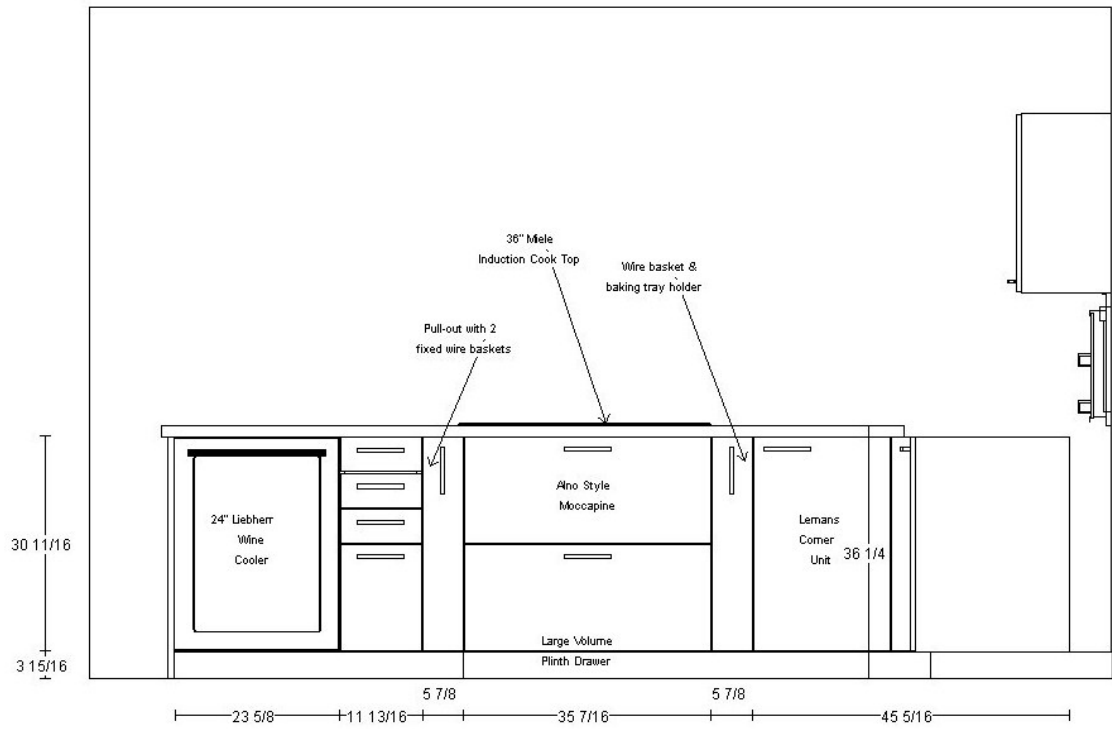

Appliances:

Appliance	Description
KM5773	Miele Induction Cooktop
H4082BM + EBA5476	Miele 60 cm Speed Oven with a 30" Trim Kit
H4881B	Miele 30" Single Oven
ESW4821	Miele 30" Convection Warming Drawer
G2472SCVi	Miele Optima Fully Integrated Dishwasher
RC-462-700+ RA-460-000	Gaggenau 24" Fully Integrated Refrigerator Column with Custom Panel + Trim connection
RF-461-700	Gaggenau 24" Fully Integrated Freezer Column with Custom Panel and Integrated Ice Maker
WU-4000	Liebherr 24" Under Counter Built - In Wine Cooler with Dual Temperature Zone

Please contact Alno San Francisco for prices and additional details.

Elevation C

Elevation E

Elevation D